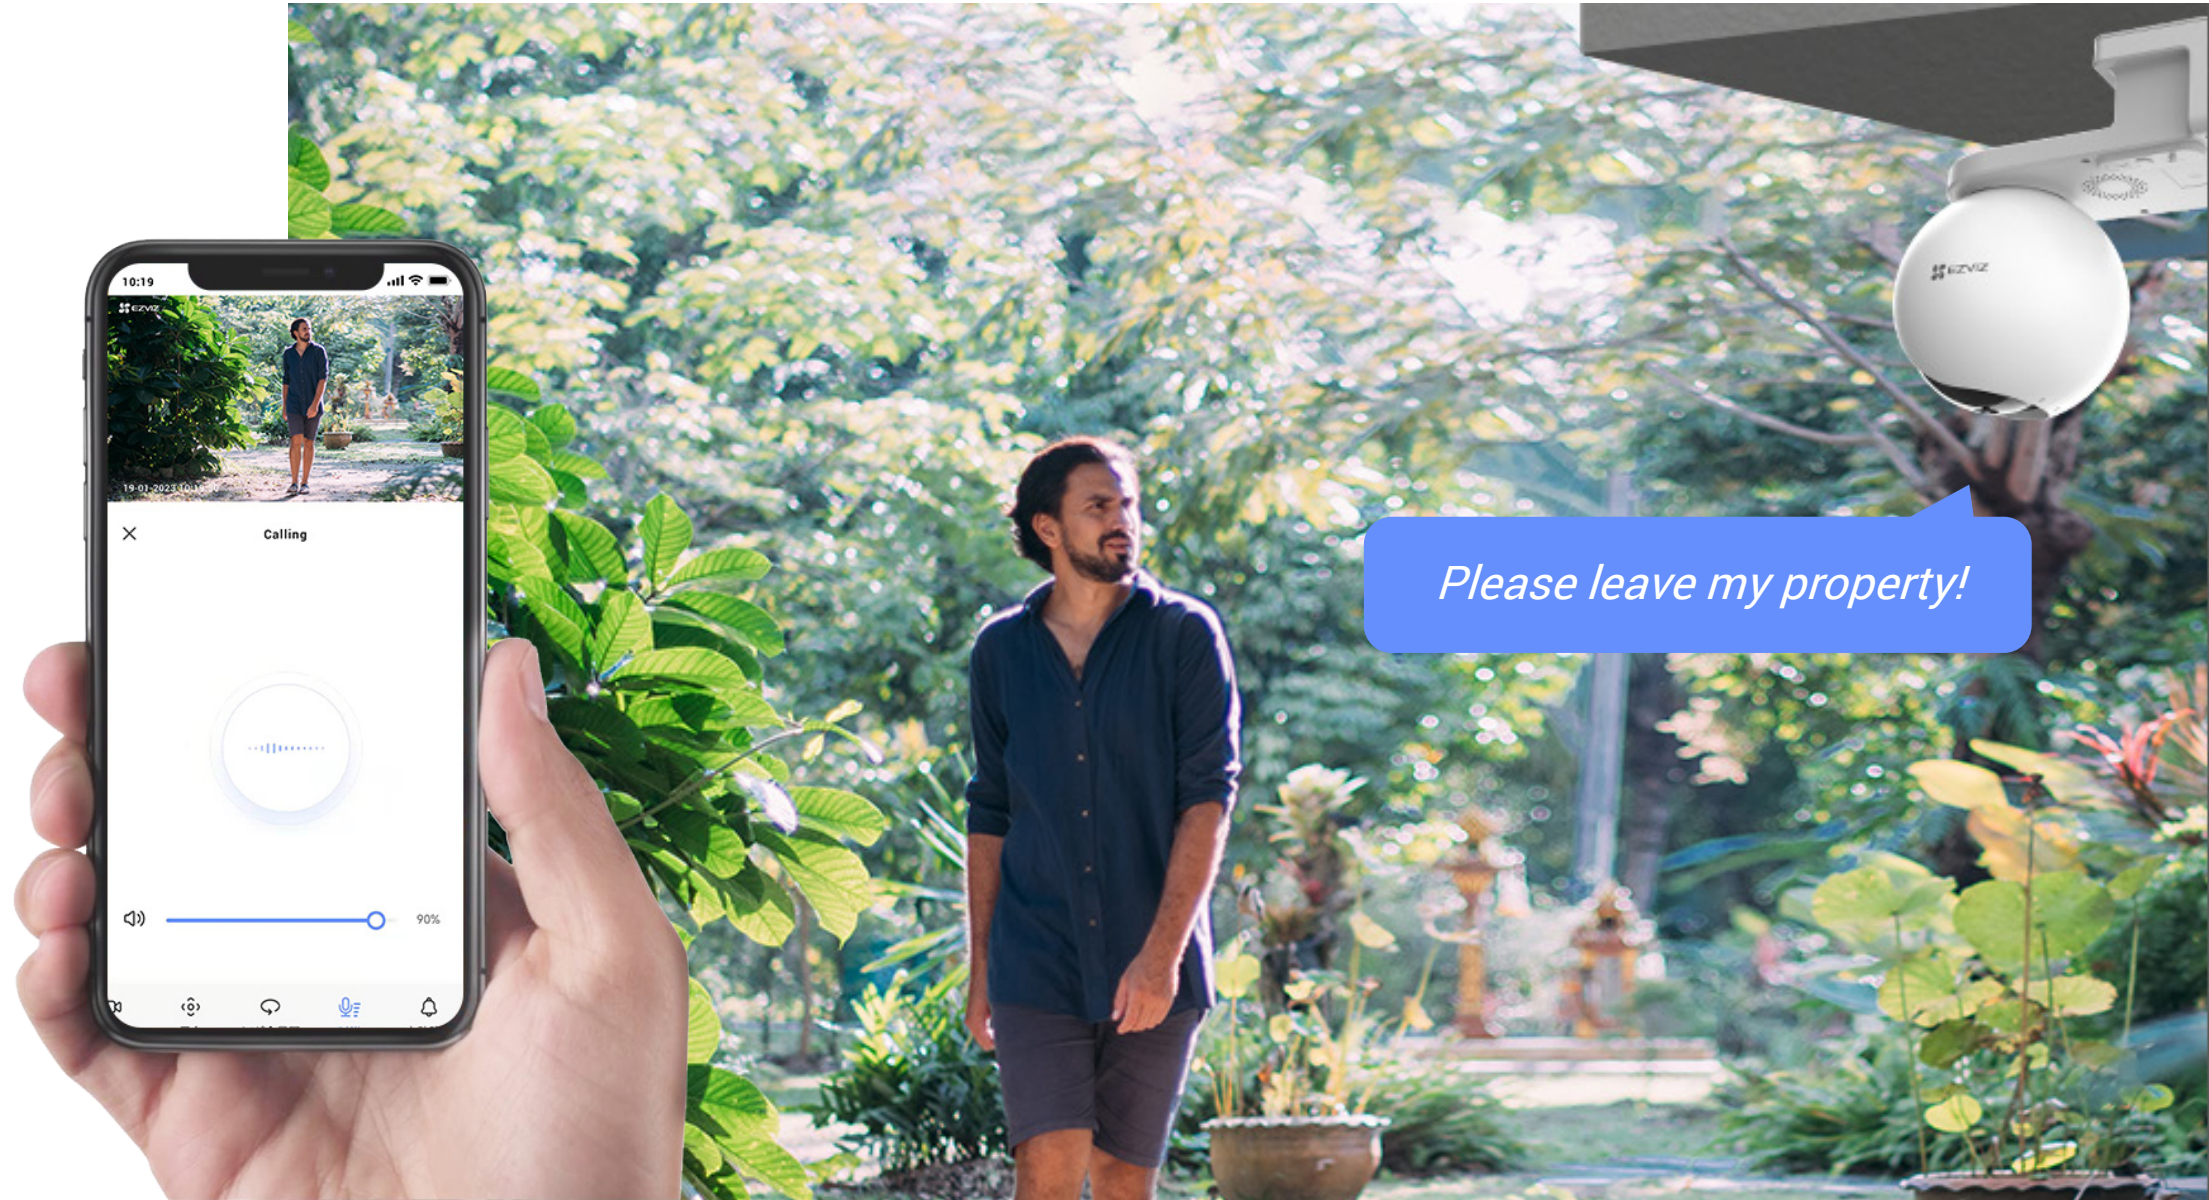

03 One click return to the preset location

No matter how complicated the tracking is, the camera always knows its way back to your preferred viewing angle. You can pinpoint up to 12 angles via the EZVIZ App. Just click on your pre-set dots and the camera will automatically resume its place.

Full Color Night Vision

Up to 15 m (49 ft)

A vigilant guard who works around the clock

The camera features an active defense function to provide an extra layer of protection. Upon detection of intruders, the camera will flash a spotlight⁶ to let uninvited visitors know they have been detected.

Speak to uninvited visitors using just your smartphone

Enjoy two-way communications by simply using your phone. Or, pre-record specific voice messages that automatically play when people are detected on camera.

Smart integration, hands-free control

Easily manage your EB8 4G via the EZVIZ App. What's better, you can voice-enable the live viewing with "Hey Google" or "Alexa" to check what's happening on a bigger screen.