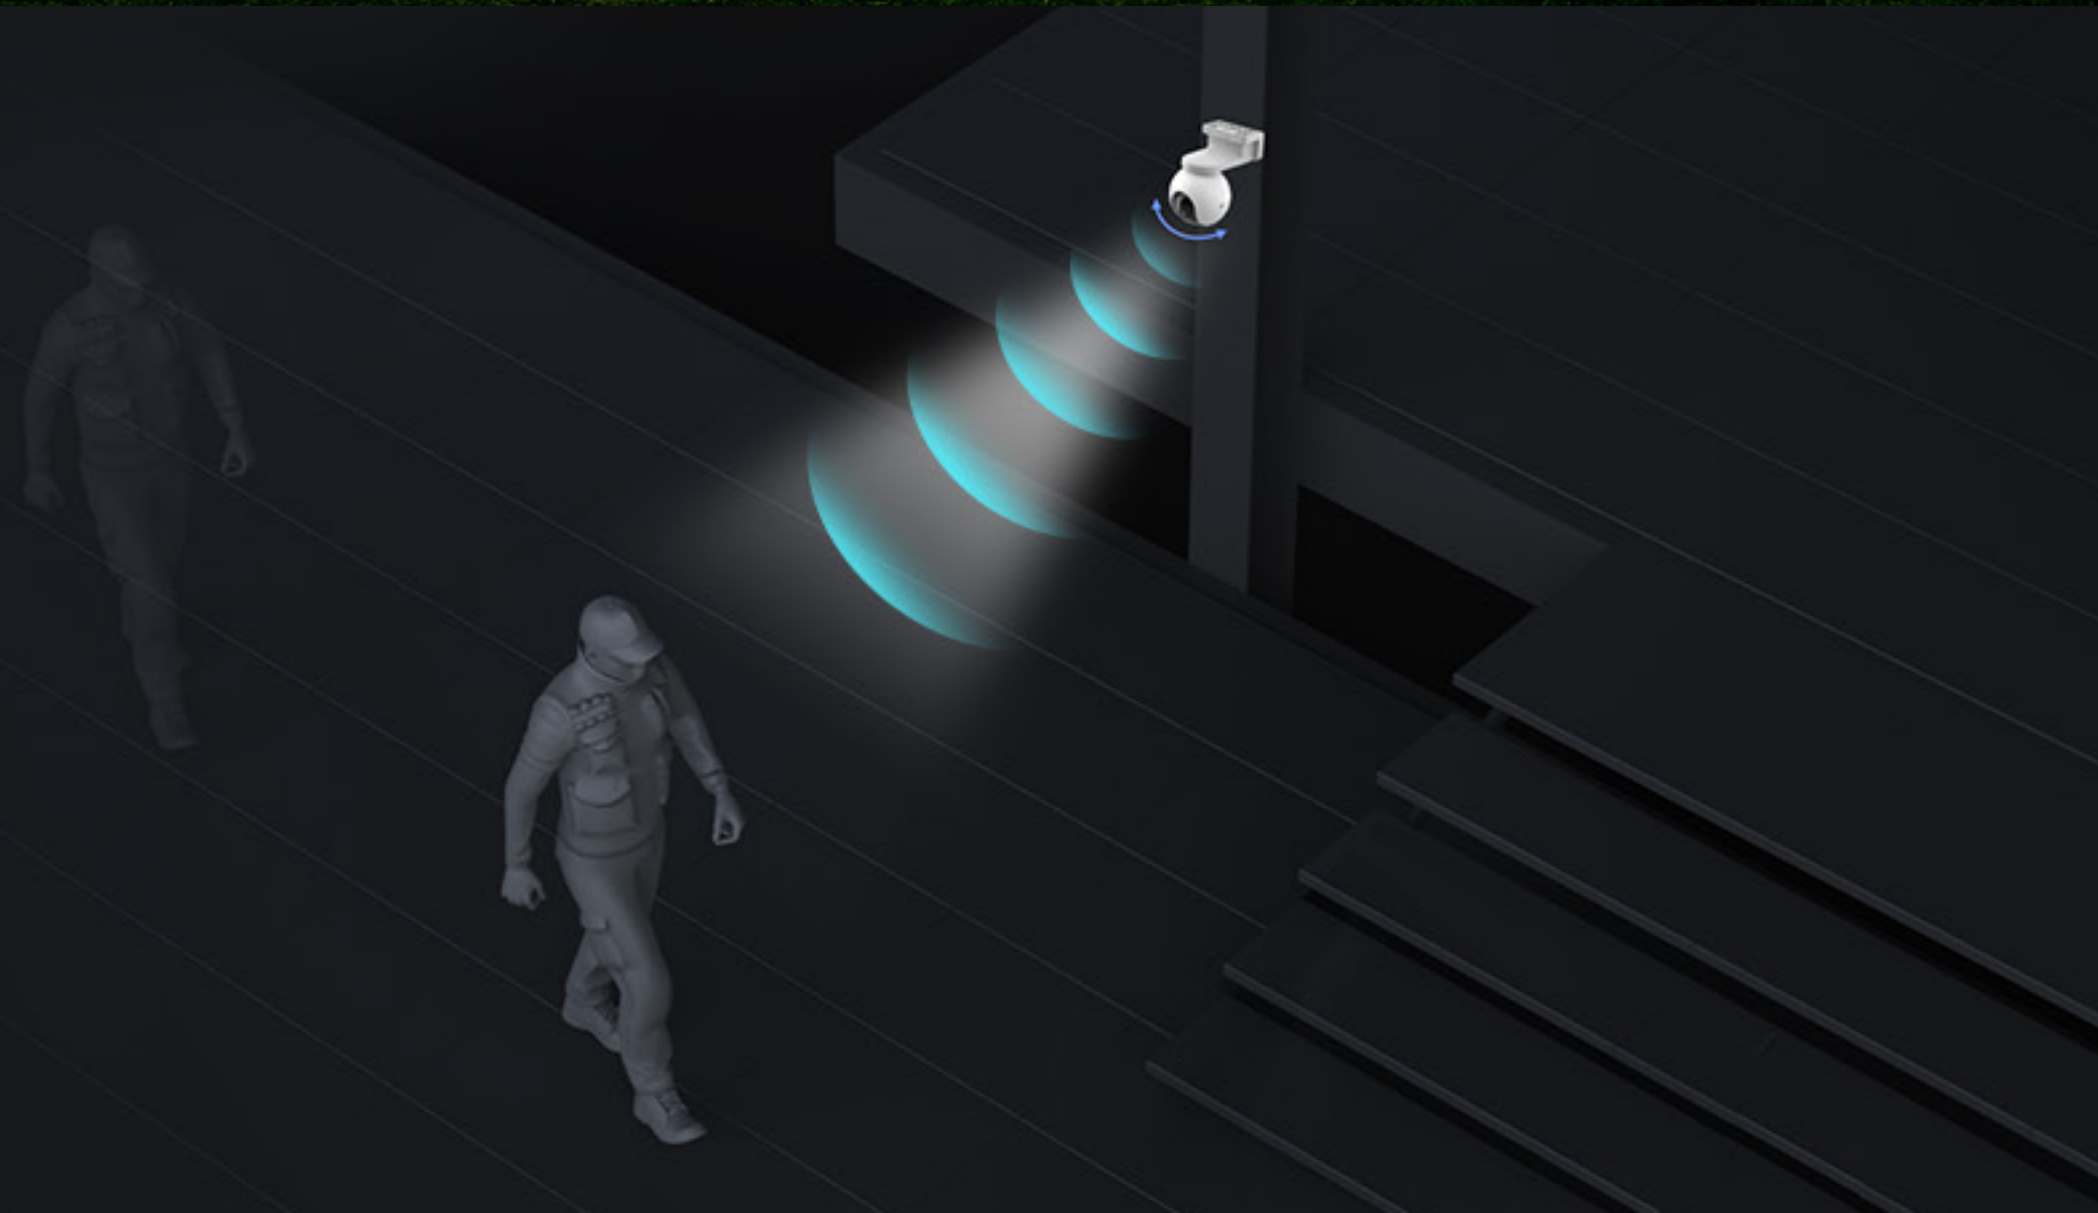

A sharp, smart eye that goes around your property

01 Smarter detections for essential activities

The EB8 4G is designed to provide smart notifications on detected activities. You can set the camera to detect all kinds of motion – including running animals – or enable the smart human motion feature to auto-track human activities.

03 One click return to the preset location

No matter how complicated the tracking is, the camera always knows its way back to your preferred viewing angle. You can pinpoint up to 12 angles via the EZVIZ App. Just click on your pre-set dots and the camera will automatically resume its place.

See every detail in color, from day to night

Black-and-white images are now history. The EB8 4G uses its built-in spotlight to restore the colorful beauty of its natural surroundings, even when it's late at night. It would be very difficult to sneak in under the cover of darkness with the EB8 standing guard.

Full Color Night Vision

Up to 15 m (49 ft)

A vigilant guard who works around the clock

The camera features an active defense function to provide an extra layer of protection. Upon detection of intruders, the camera will flash a spotlight⁶ to let uninvited visitors know they have been detected.