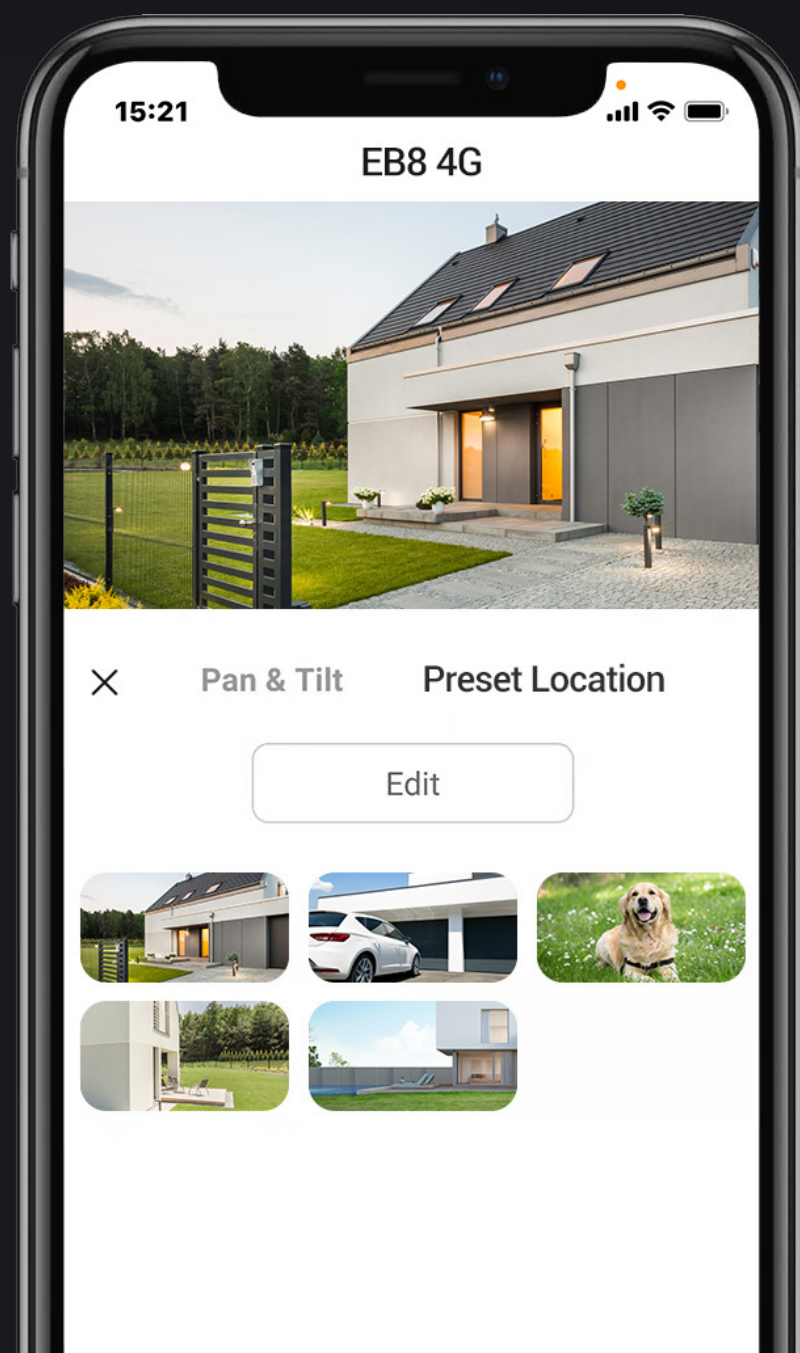

A sharp, smart eye that goes around your property

01 Smarter detections for essential activities

The EB8 4G is designed to provide smart notifications on detected activities. You can set the camera to detect all kinds of motion – including running animals – or enable the smart human motion feature to auto-track human activities.

 Smart Human Motion Detection

 Auto-Tracking

 Customizable Detection Zones

FREE No Subscription Fee

02 360° plus 2K, for far less blind spots

A bigger space needs a wider view, and that's where the EB8 4G comes in handy. It can pan and tilt to take in a 360-degree field-of-view, and render details in 2K resolution to capture crucial moments clearly.

03 One click return to the preset location

No matter how complicated the tracking is, the camera always knows its way back to your preferred viewing angle. You can pinpoint up to 12 angles via the EZVIZ App. Just click on your pre-set dots and the camera will automatically resume its place.

See every detail in color, from day to night

Black-and-white images are now history. The EB8 4G uses its built-in spotlight to restore the colorful beauty of its natural surroundings, even when it's late at night. It would be very difficult to sneak in under the cover of darkness with the EB8 standing guard.